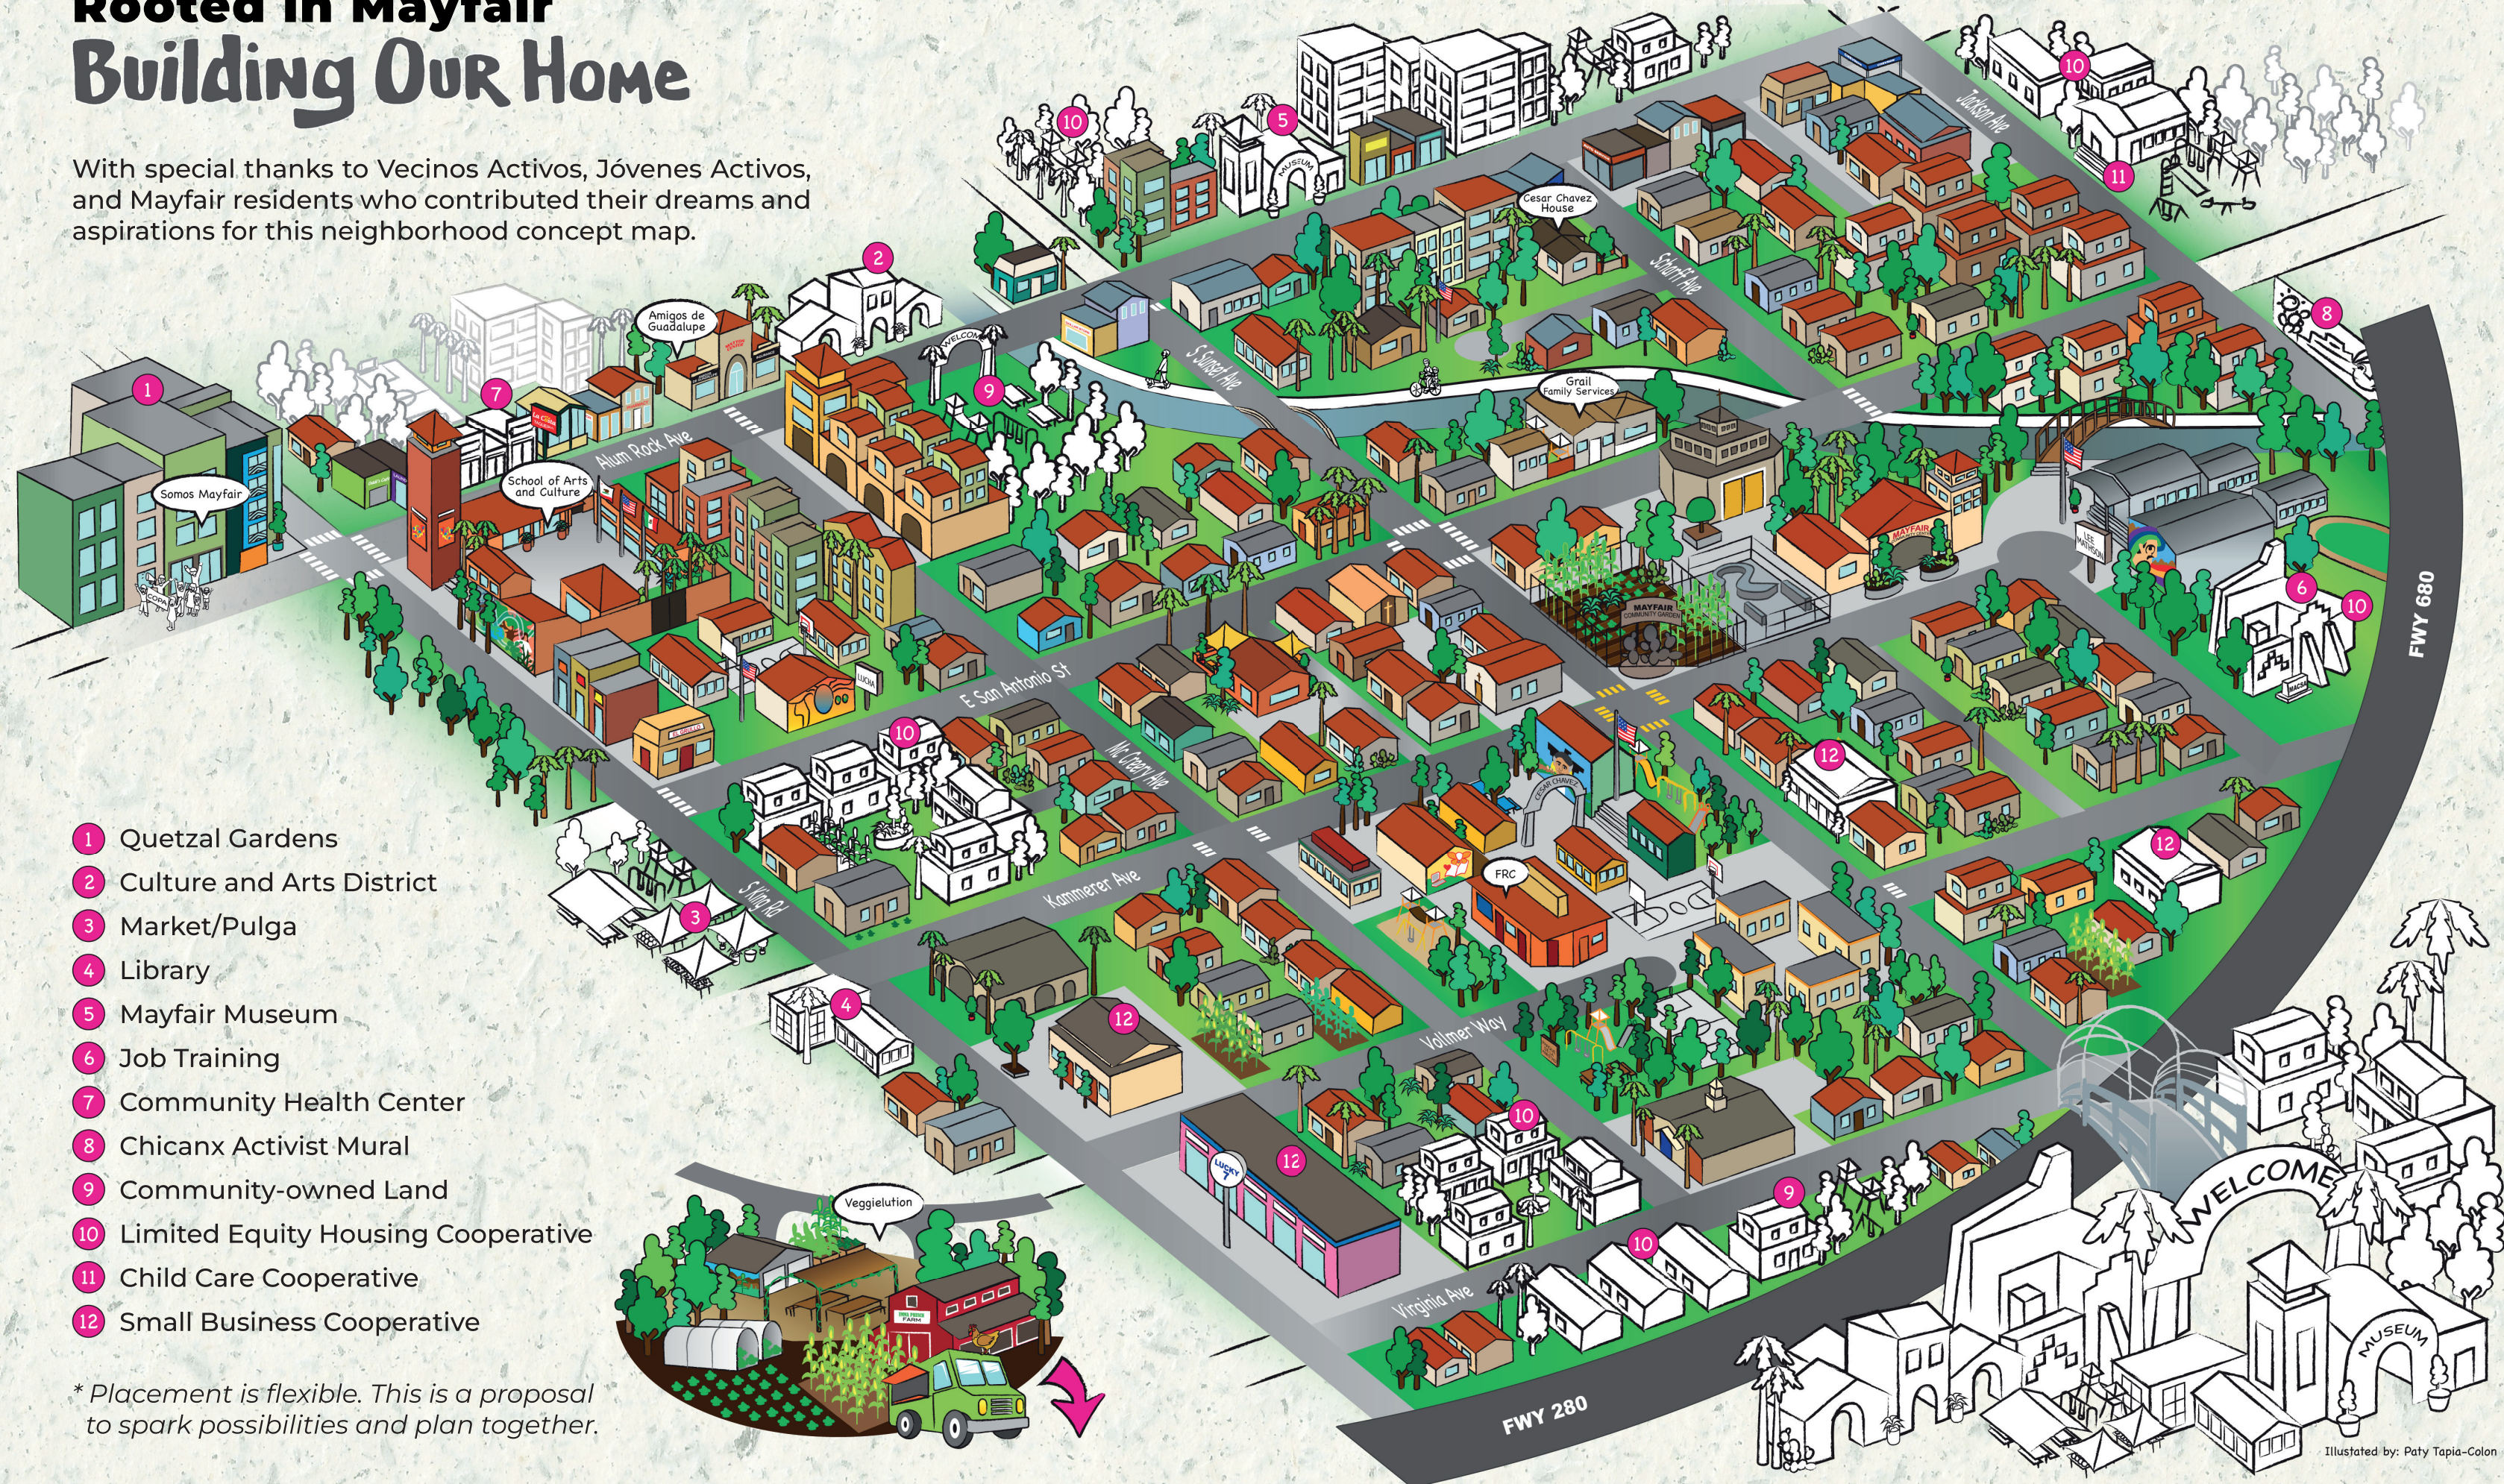

# Rooted in Mayfair Building Our Home

With special thanks to Vecinos Activos, Jóvenes Activos, and Mayfair residents who contributed their dreams and aspirations for this neighborhood concept map.

- 1 Quetzal Gardens
- 2 Culture and Arts District
- 3 Market/Pulga
- 4 Library
- 5 Mayfair Museum
- 6 Job Training
- 7 Community Health Center
- 8 Chicax Activist Mural
- 9 Community-owned Land
- 10 Limited Equity Housing Cooperative
- 11 Child Care Cooperative
- 12 Small Business Cooperative

\* Placement is flexible. This is a proposal to spark possibilities and plan together.

Illustrated by: Paty Tapia-Colon